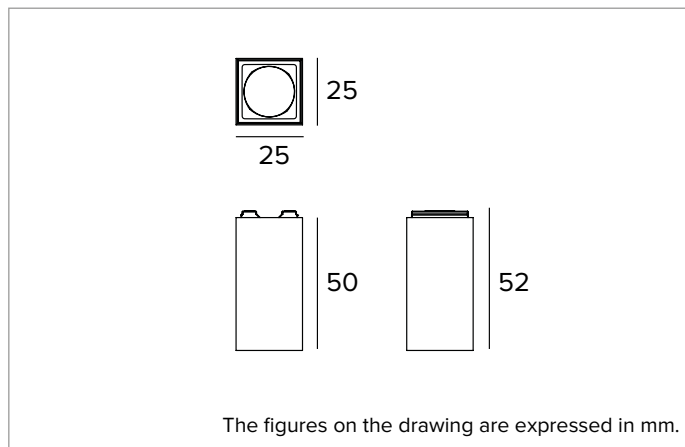

SOURCE

Hugh efficiency Ra90 LED Emitter.

Energy efficiency class: F

Nominal power: 2,1W

Nominal flux: 212lm

Colour rendering index: 90

Rf: 90.9

Rg: 101.1

CCT nominal: 4000K

SDCM: 2

Lifetime (L80/B10): >50000h tq +25°C

ILLUMINOTECHNICAL CHARACTERISTICS

The flood optical system has an acrylic lens and a black polycarbonate frame. The light is suitable for installation in work environments UGR<19 (EN12464-1).

Optic: LENS

Beam angles: FL

Optical efficiency: 75%

Fixture flux: 159lm

Luminous efficacy: 57lm/W

Photobiological safety: Compliant with RG1 low risk group

MECHANICAL CHARACTERISTICS

Black painted die-cast aluminium body. Fixed light, 25x25mm.

Colour and finish: Deep black

Dimensions: 25x25mm

Weight: 0.042Kg

Version: FIXED

Degree of protection: IP20

ELECTRICAL CHARACTERISTICS

Fixture Power: 3W

Power supply: 48Vdc

Insulation Class: CLASS 3

Class F: YES

Ambient temperature: 0°C / +25°C

INSTALLATION

Extremely rapid, versatile and simple mechanical and electrical coupling system using magnets which support the fixture on the Power Track and feed power inside the fixture on all versions.

NOTES

110-277Vac version available on request.

WARRANTY

5 years.

WARNING

Luminaire designed for disposal/recycling at end-of-life. Replaceable (LED only) light source by a professional. Replaceable control gear by a professional.

Due to the technological evolution of the electronic components, the data provided may be updated, and as such, confirmation must be requested during the order process.

Luminous flux and power supply have +/-10% tolerances with respect to the indicated value. tq +25°C (CIE 121).

We reserve the right to make technical changes.

Targetti Sankey S.r.l.
Via Pratese, 164
50145 Firenze - Italy
Tel: +39 055 37911
targetti.com
targetti@targetti.com

CCIAA Firenze
Share Capital:
€ 500.000,00
VAT N. (IT):
01537660480
R.E.A: FI-275656

TARGETTI